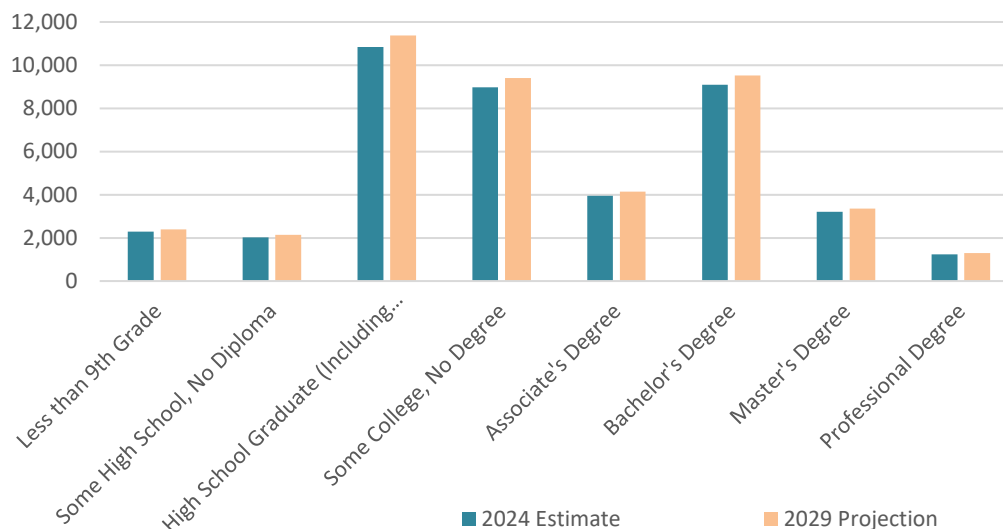

EDUCATION DATA

© 2024 All rights reserved

Ribbon Demographics, LLC

www.ribbondata.com

Tel: 916-880-1644

Market Area

Population 25+ by Education Trends

Population 25+	2024 Estimate		2029 Projection	
	Number	Percent	Number	Percent
Less than 9th Grade	2,289	5.5%	2,395	5.4%
Some High School, No Diploma	2,030	4.8%	2,137	4.9%
High School Graduate (Including Equivalent)	10,840	25.8%	11,382	25.9%
Some College, No Degree	8,968	21.4%	9,406	21.4%
Associate's Degree	3,947	9.4%	4,140	9.4%
Bachelor's Degree	9,096	21.7%	9,523	21.6%
Master's Degree	3,205	7.6%	3,360	7.6%
Professional Degree	1,234	2.9%	1,292	2.9%
Doctorate Degree	338	0.8%	358	0.8%
Total:	41,947	100.0%	43,993	100.0%

Source: Ribbon Demographics; Claritas

Population 25+ by Education Trends Market Area

Source: Ribbon Demographics; Claritas